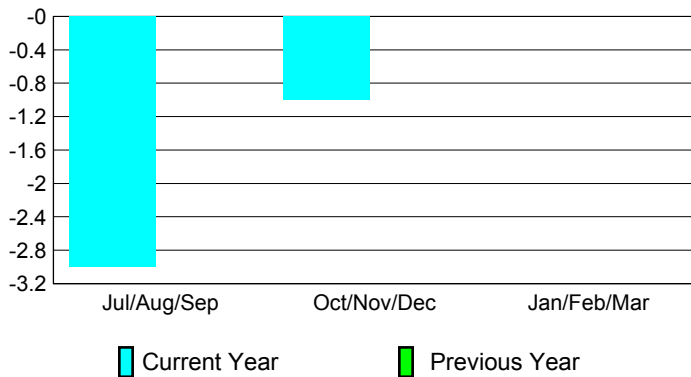

2012-2013 GMT Reports for District (or Undistricted) **District 2 T2**

GMT: **MICHAEL P BUTLER**

Location: **TEXAS**

GMT CA: **1**

CLUBS

Club Results
2012-2013

Clubs
2011-2012

Month	New Club Goal	Actual New Clubs	Actual Dropped Clubs	Gain/Loss of Clubs	Gain/Loss of Clubs
Jul/Aug/Sep	0	0	-3	-3	0
Oct/Nov/Dec	0	0	-1	-1	0
Jan/Feb/Mar	0				0
Totals	0	0	-4	-4	0

Club Results 2012-2013

Goal, New, Dropped, Gain/Loss

Comparison of Club Gain/Loss

Current Year Compared to the Previous Year

YTD Status Quo Clubs 2012-2013

Status Quo Clubs Compared to Status Quo Members

MEMBERSHIP

Membership Results
2012-2013

Membership
2011-2012

Month	Net Memb Goal	Actual New Memb	Actual Dropped Memb	Gain/Loss of Memb	Gain/Loss of Memb
Jul/Aug/Sep	0	48	-63	-15	-32
Oct/Nov/Dec	0	31	-68	-37	0
Jan/Feb/Mar	0				-37
Totals	0	79	-131	-52	-69

Membership Results 2012-2013

Goal, New, Dropped, Gain/Loss

Comparison of Membership Gain/Loss

Current Year Compared to the Previous Year

Gender Comparison 2012-2013

Jul/Aug/Sep

Oct/Nov/Dec

Jan/Feb/Mar

Male

Female