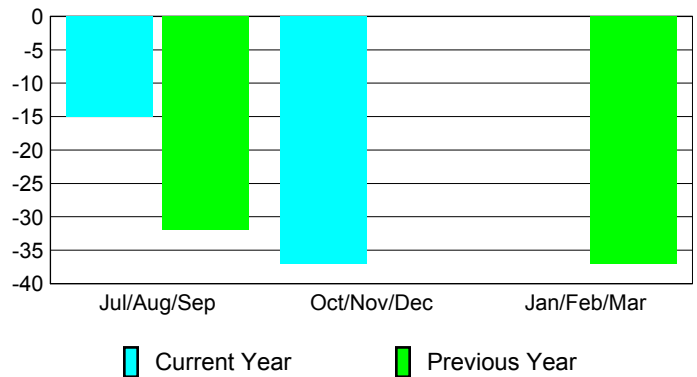

Gender Comparison 2012-2013

Jul/Aug/Sep

Oct/Nov/Dec

Jan/Feb/Mar

Male

Female