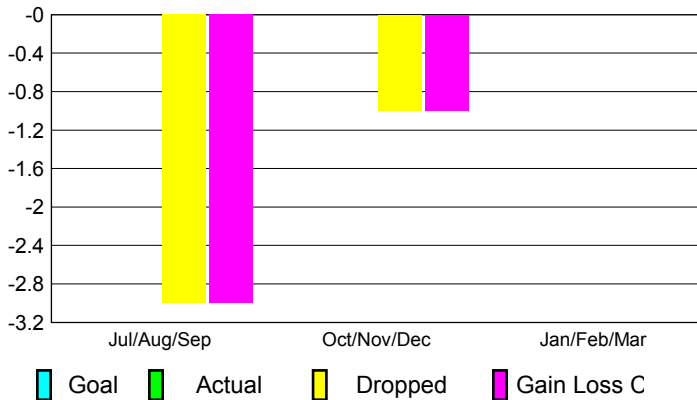

## CLUBS

Club Results  
2012-2013

Clubs  
2011-2012

Month	New Club Goal	Actual New Clubs	Actual Dropped Clubs	Gain/Loss of Clubs	Gain/Loss of Clubs
Jul/Aug/Sep	0	0	-3	-3	0
Oct/Nov/Dec	0	0	-1	-1	0
Jan/Feb/Mar	0				0
<b>Totals</b>	<b>0</b>	<b>0</b>	<b>-4</b>	<b>-4</b>	<b>0</b>

### Club Results 2012-2013

Goal, New, Dropped, Gain/Loss

### Comparison of Club Gain/Loss

Current Year Compared to the Previous Year