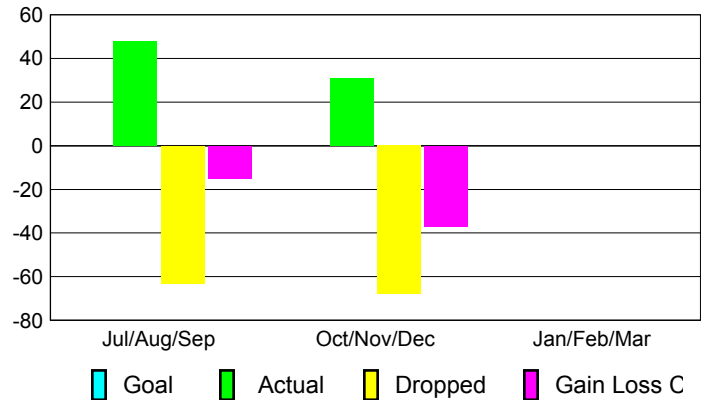

### YTD Status Quo Clubs 2012-2013

Status Quo Clubs Compared to Status Quo Members

## MEMBERSHIP

Membership Results  
2012-2013

Membership  
2011-2012

Month	Net Memb Goal	Actual New Memb	Actual Dropped Memb	Gain/Loss of Memb	Gain/Loss of Memb
Jul/Aug/Sep	0	48	-63	-15	-32
Oct/Nov/Dec	0	31	-68	-37	0
Jan/Feb/Mar	0				-37
<b>Totals</b>	<b>0</b>	<b>79</b>	<b>-131</b>	<b>-52</b>	<b>-69</b>

### Membership Results 2012-2013

Goal, New, Dropped, Gain/Loss

### Comparison of Membership Gain/Loss

Current Year Compared to the Previous Year